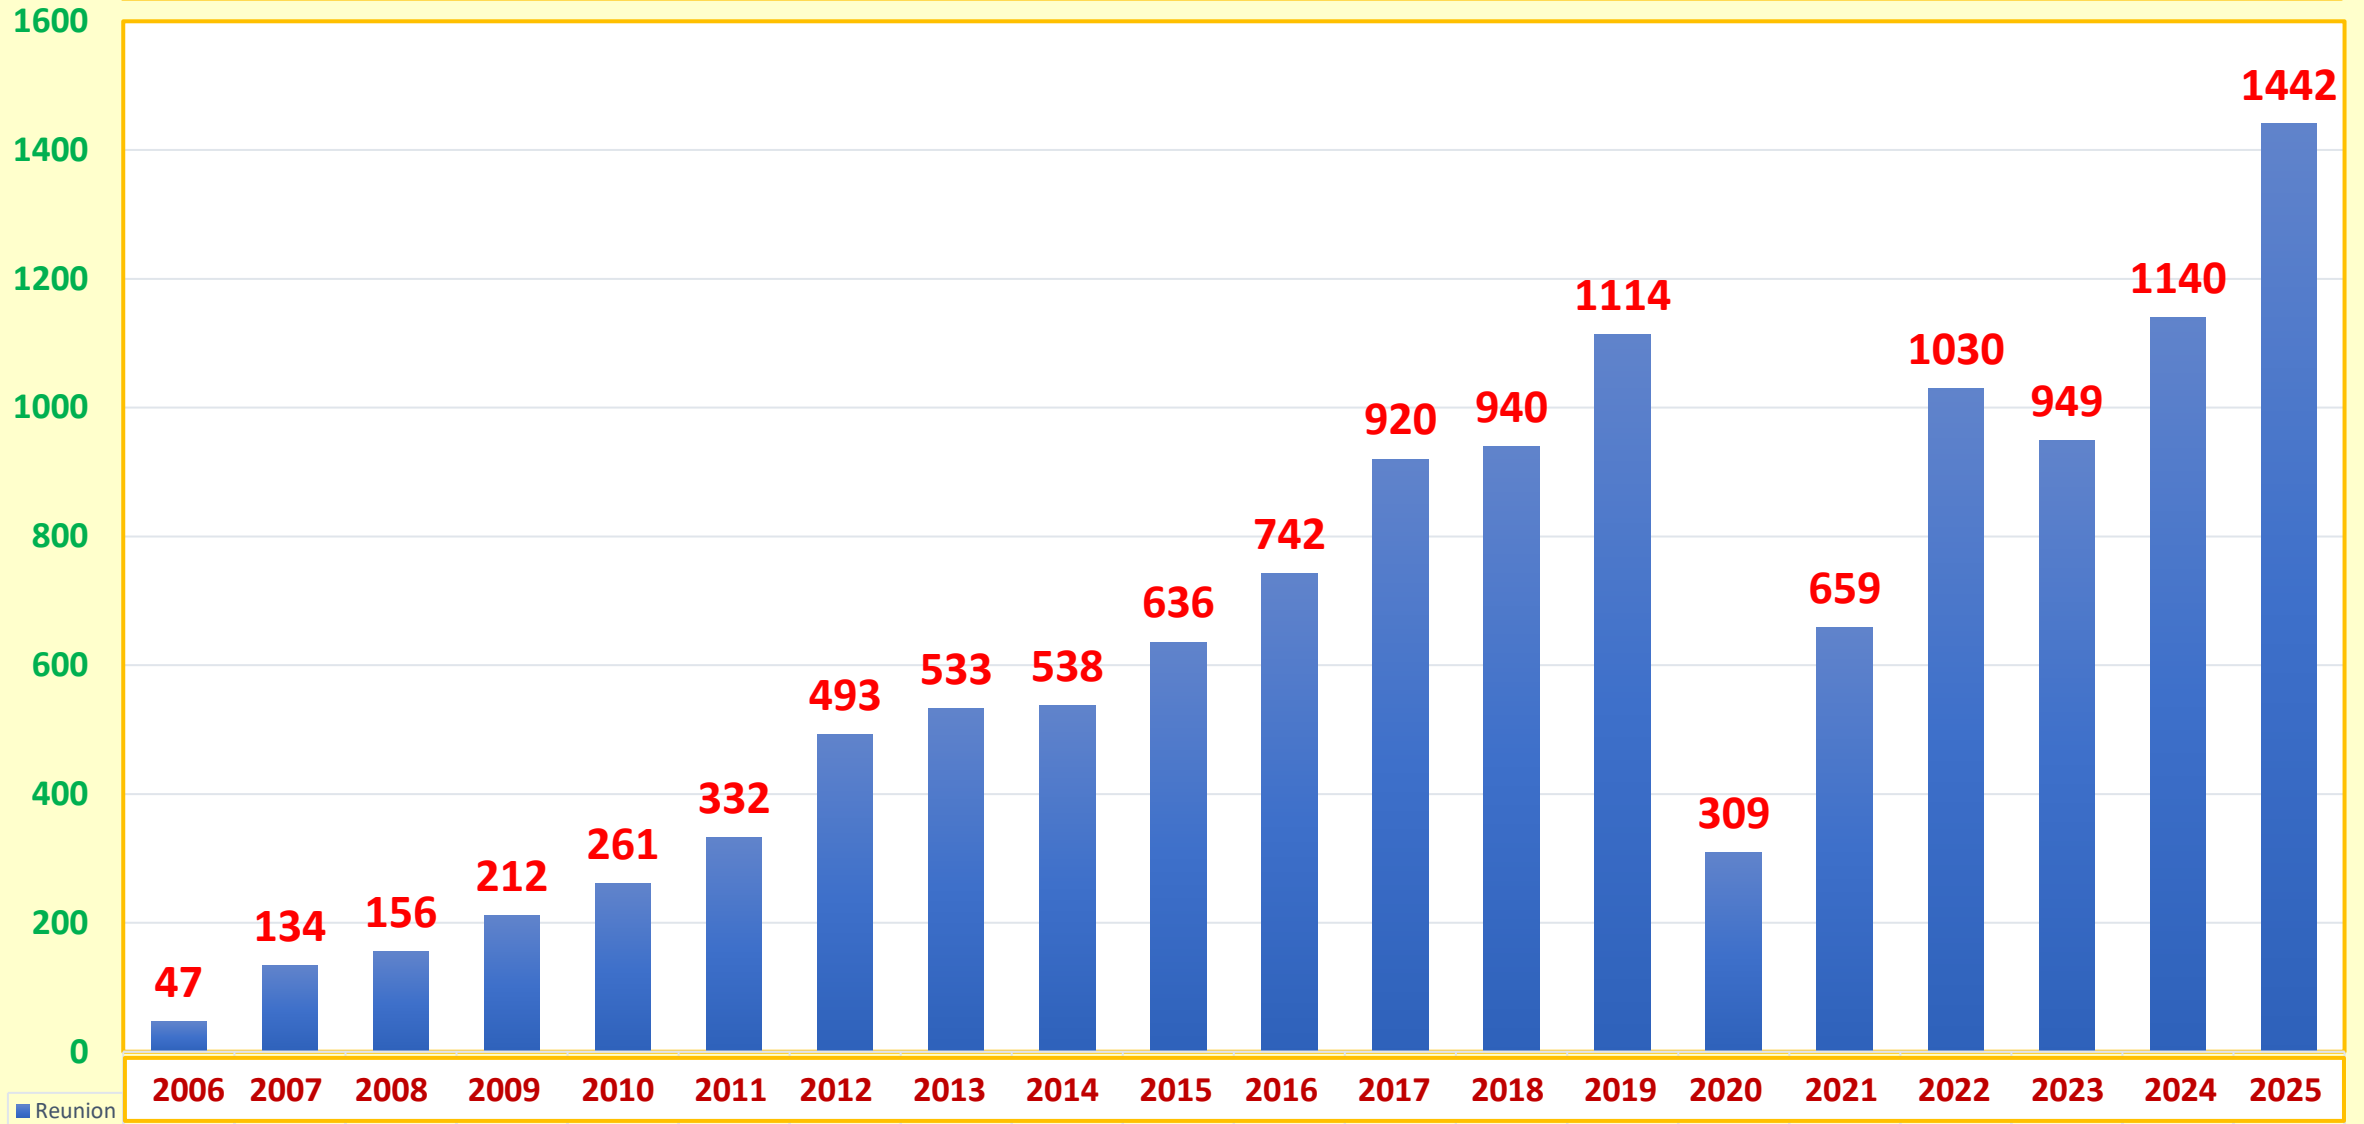

REUNION FIGURES - YEAR WISE

FROM 2006 TO 2025

REUNIONS ACHIEVED BY SHRADDHA TEAM – 2025

SHRADDHA REHABILITATION FOUNDATION

Vengaon Village, Karjat Taluka, Raigad Dist. (Maharashtra)

MENTALLY-ILL DESTITUTES TREATED AND REUNITED BY SHRADDHA IN 2025

STATE	REUNION FIGURES	STATE	REUNION FIGURES
BIHAR	260	TAMIL NADU	31
UTTAR PRADESH	214	RAJASTHAN	26
MAHARASHTRA	193	TELANGANA	23
WEST BENGAL	172	PUNJAB	10
MADHYA PRADESH	98	HARYANA	9
ODISHA	77	KERALAM	8
JHARKHAND	61	DELHI	5
ANDHRA PRADESH	54	UTTARAKHAND	3
GUJARAT	50	TRIPURA	3
ASSAM	46	GOA	2
KARNATAKA	42	HIMACHAL PRADESH	1
CHHATTISGARH	36	JAMMU AND KASHMIR	1
OTHER COUNTRIES			
NEPAL			17
TOTAL		1442